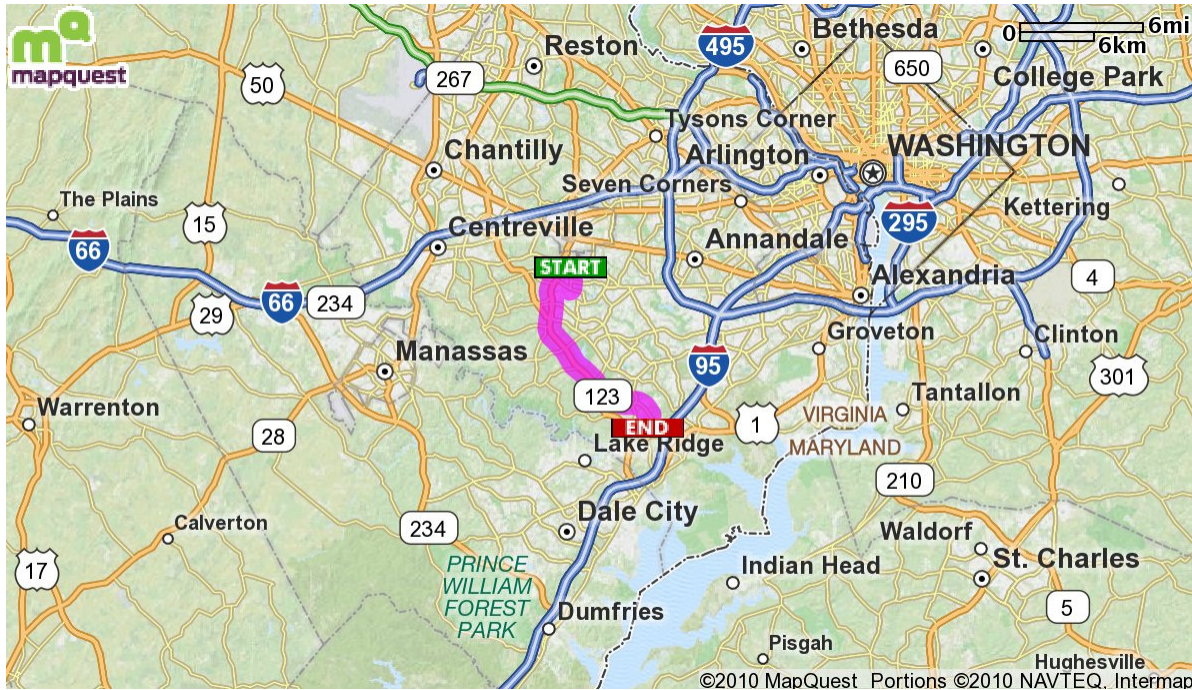

< Back

FROM
5035 Sideburn Rd
Fairfax, VA 22032-2637 US

TO
8501 Silverbrook Road
Lorton, VA 22079 US

Directions	Distance
FROM 5035 Sideburn Rd Fairfax VA 22032-2637 US	
1: Start out going SOUTH on SIDEBURN RD/VA-653 toward HOLDEN ST.	0.62 miles
2: Turn SLIGHT RIGHT onto ZION DR/VA-654.	0.81 miles
3: Turn LEFT onto OX RD/VA-123 S.	6.66 miles
4: Turn LEFT onto VA-600/SILVERBROOK RD.	2.75 miles

⚠ There are 0.23 miles between your destination and the end of the route.

TO 8501 Silverbrook Road Lorton VA 22079 US

Estimated Driving Time: 17 minutes

Total Distance: 10.83 miles

OVERVIEW MAP:

STARTING LOCATION:

DESTINATION:

5035 Sideburn Rd
Fairfax, VA 22032-2637 US

8501 Silverbrook Road
Lorton, VA 22079 US

[Use Subject to License/Copyright](#)

These directions are informational only. No representation is made or warranty given as to its content or usability. User assumes all risk of use. Fairfax County Public Schools, MapQuest and their suppliers assume no responsibility for any loss resulting from such use.